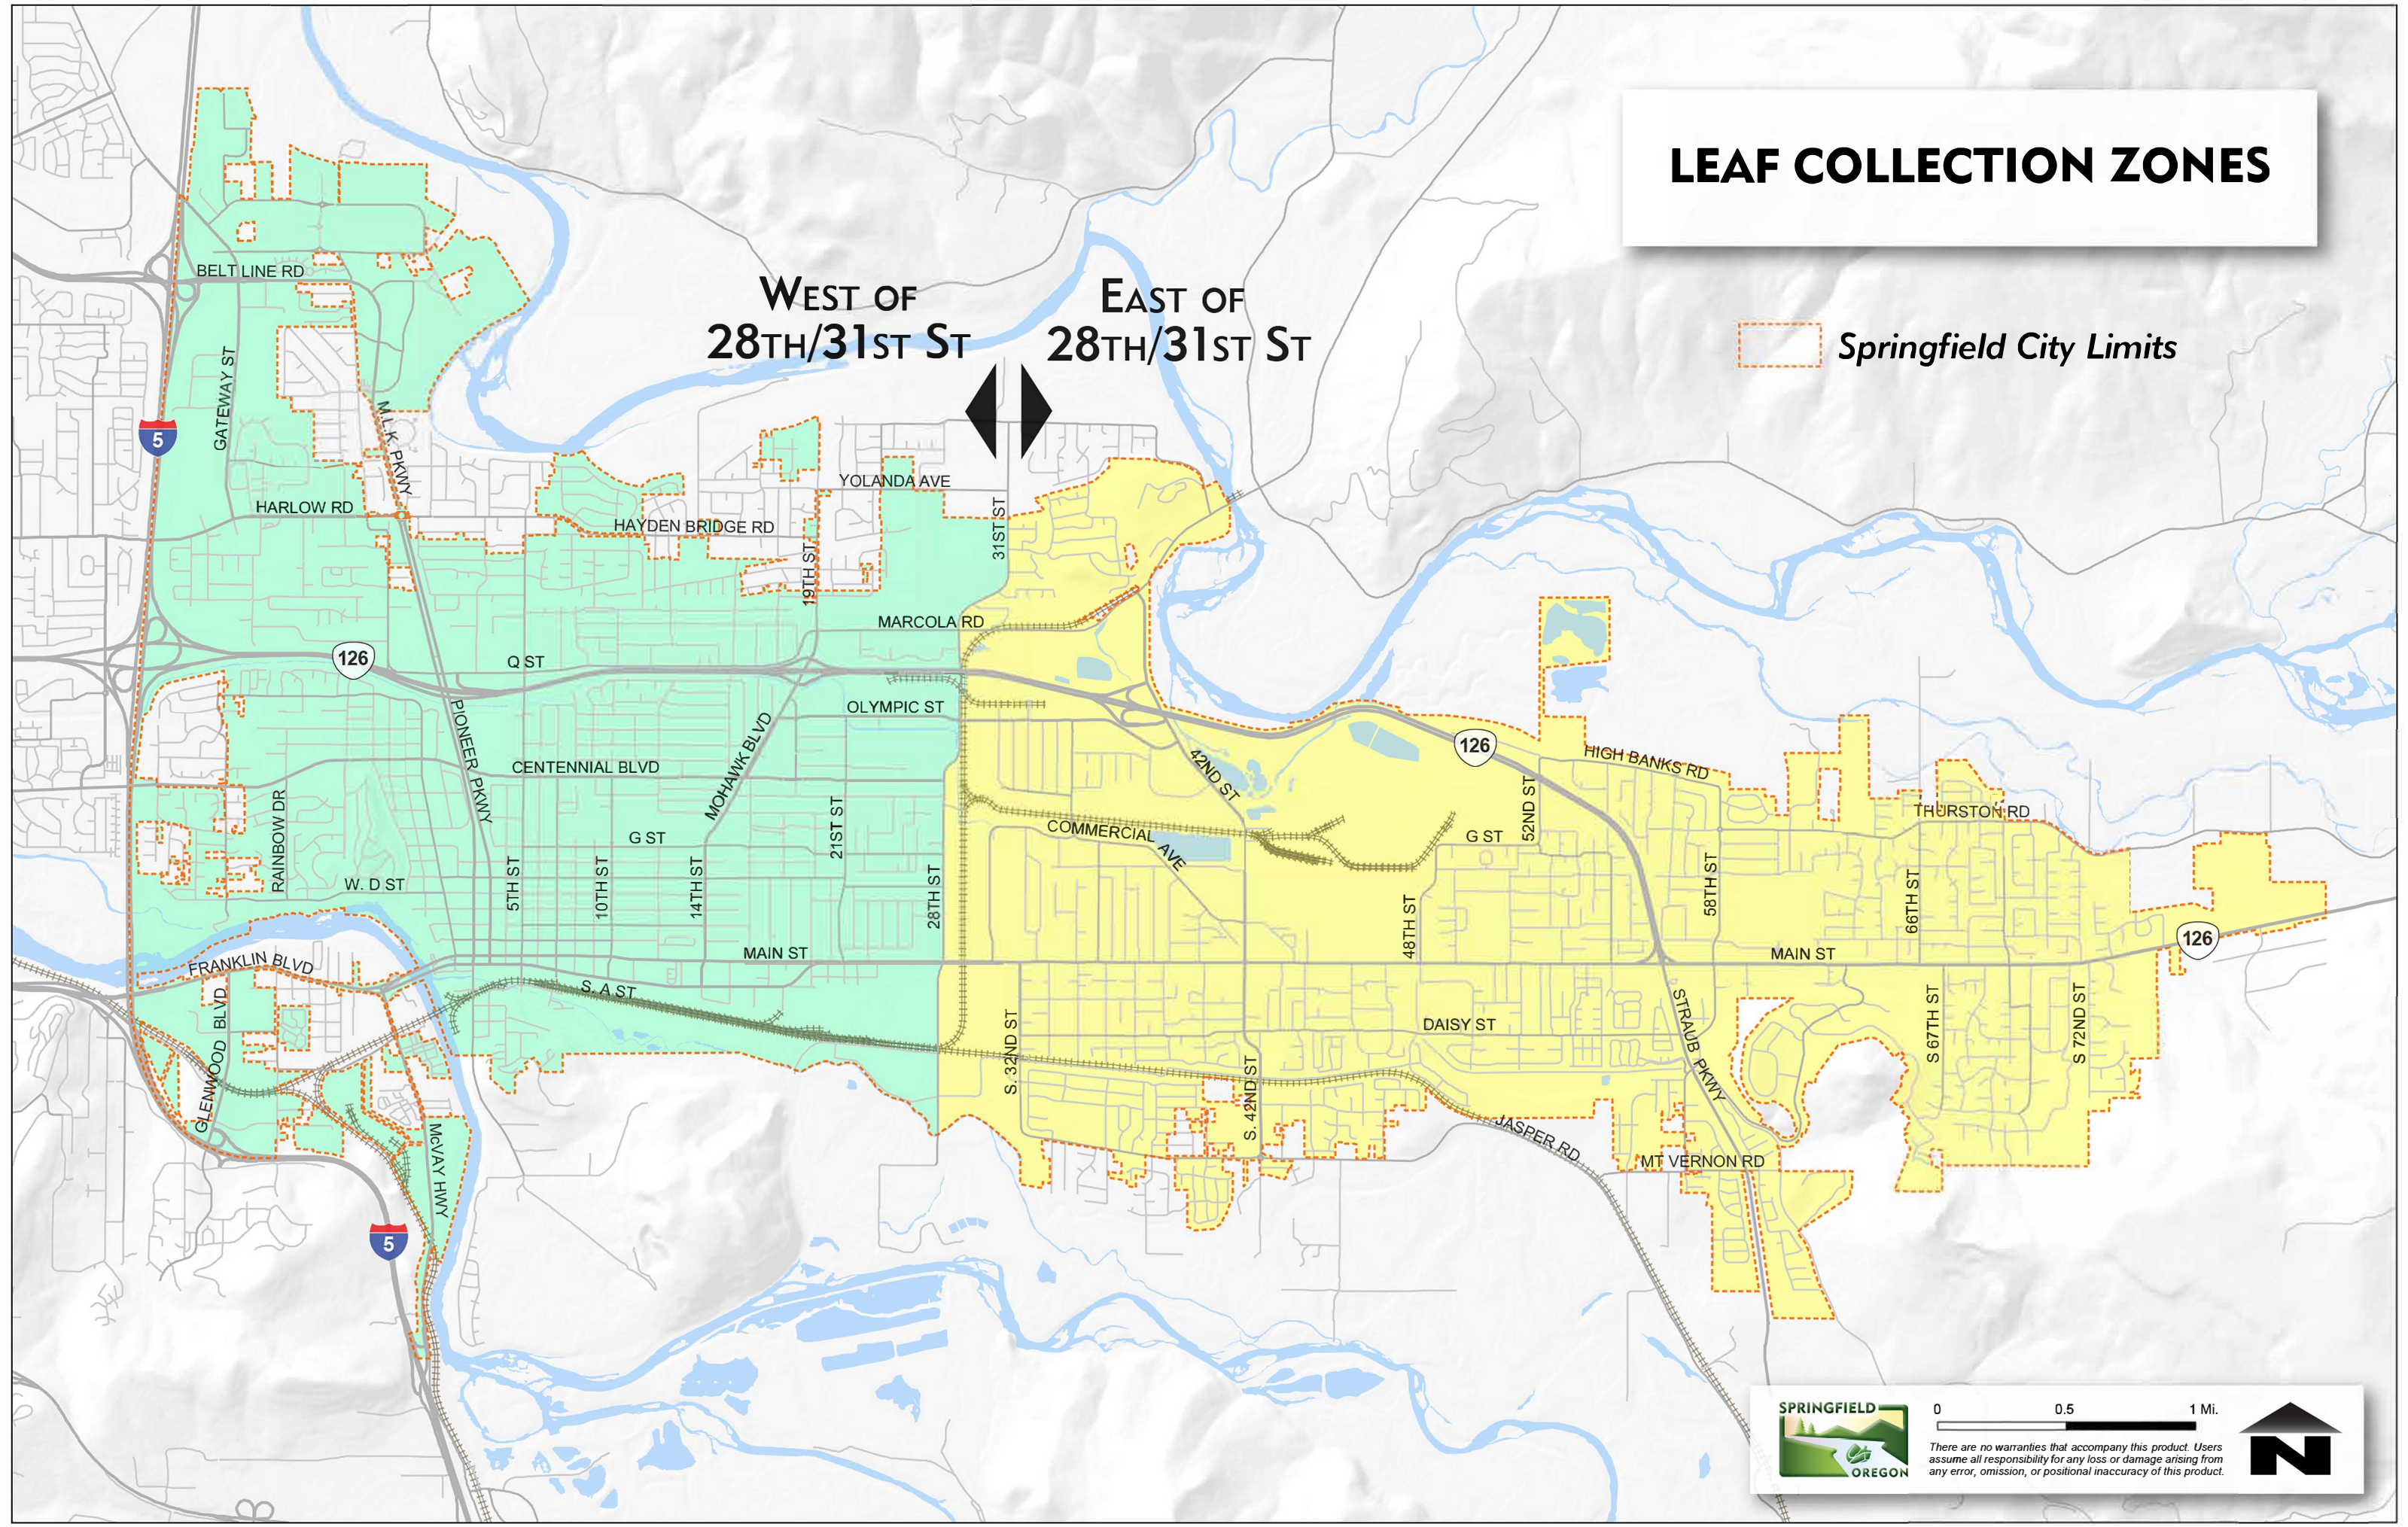

# LEAF COLLECTION ZONES

WEST OF 28TH/31ST ST      EAST OF 28TH/31ST ST

 Springfield City Limits

0      0.5      1 Mi.

There are no warranties that accompany this product. Users assume all responsibility for any loss or damage arising from any error, omission, or positional inaccuracy of this product.