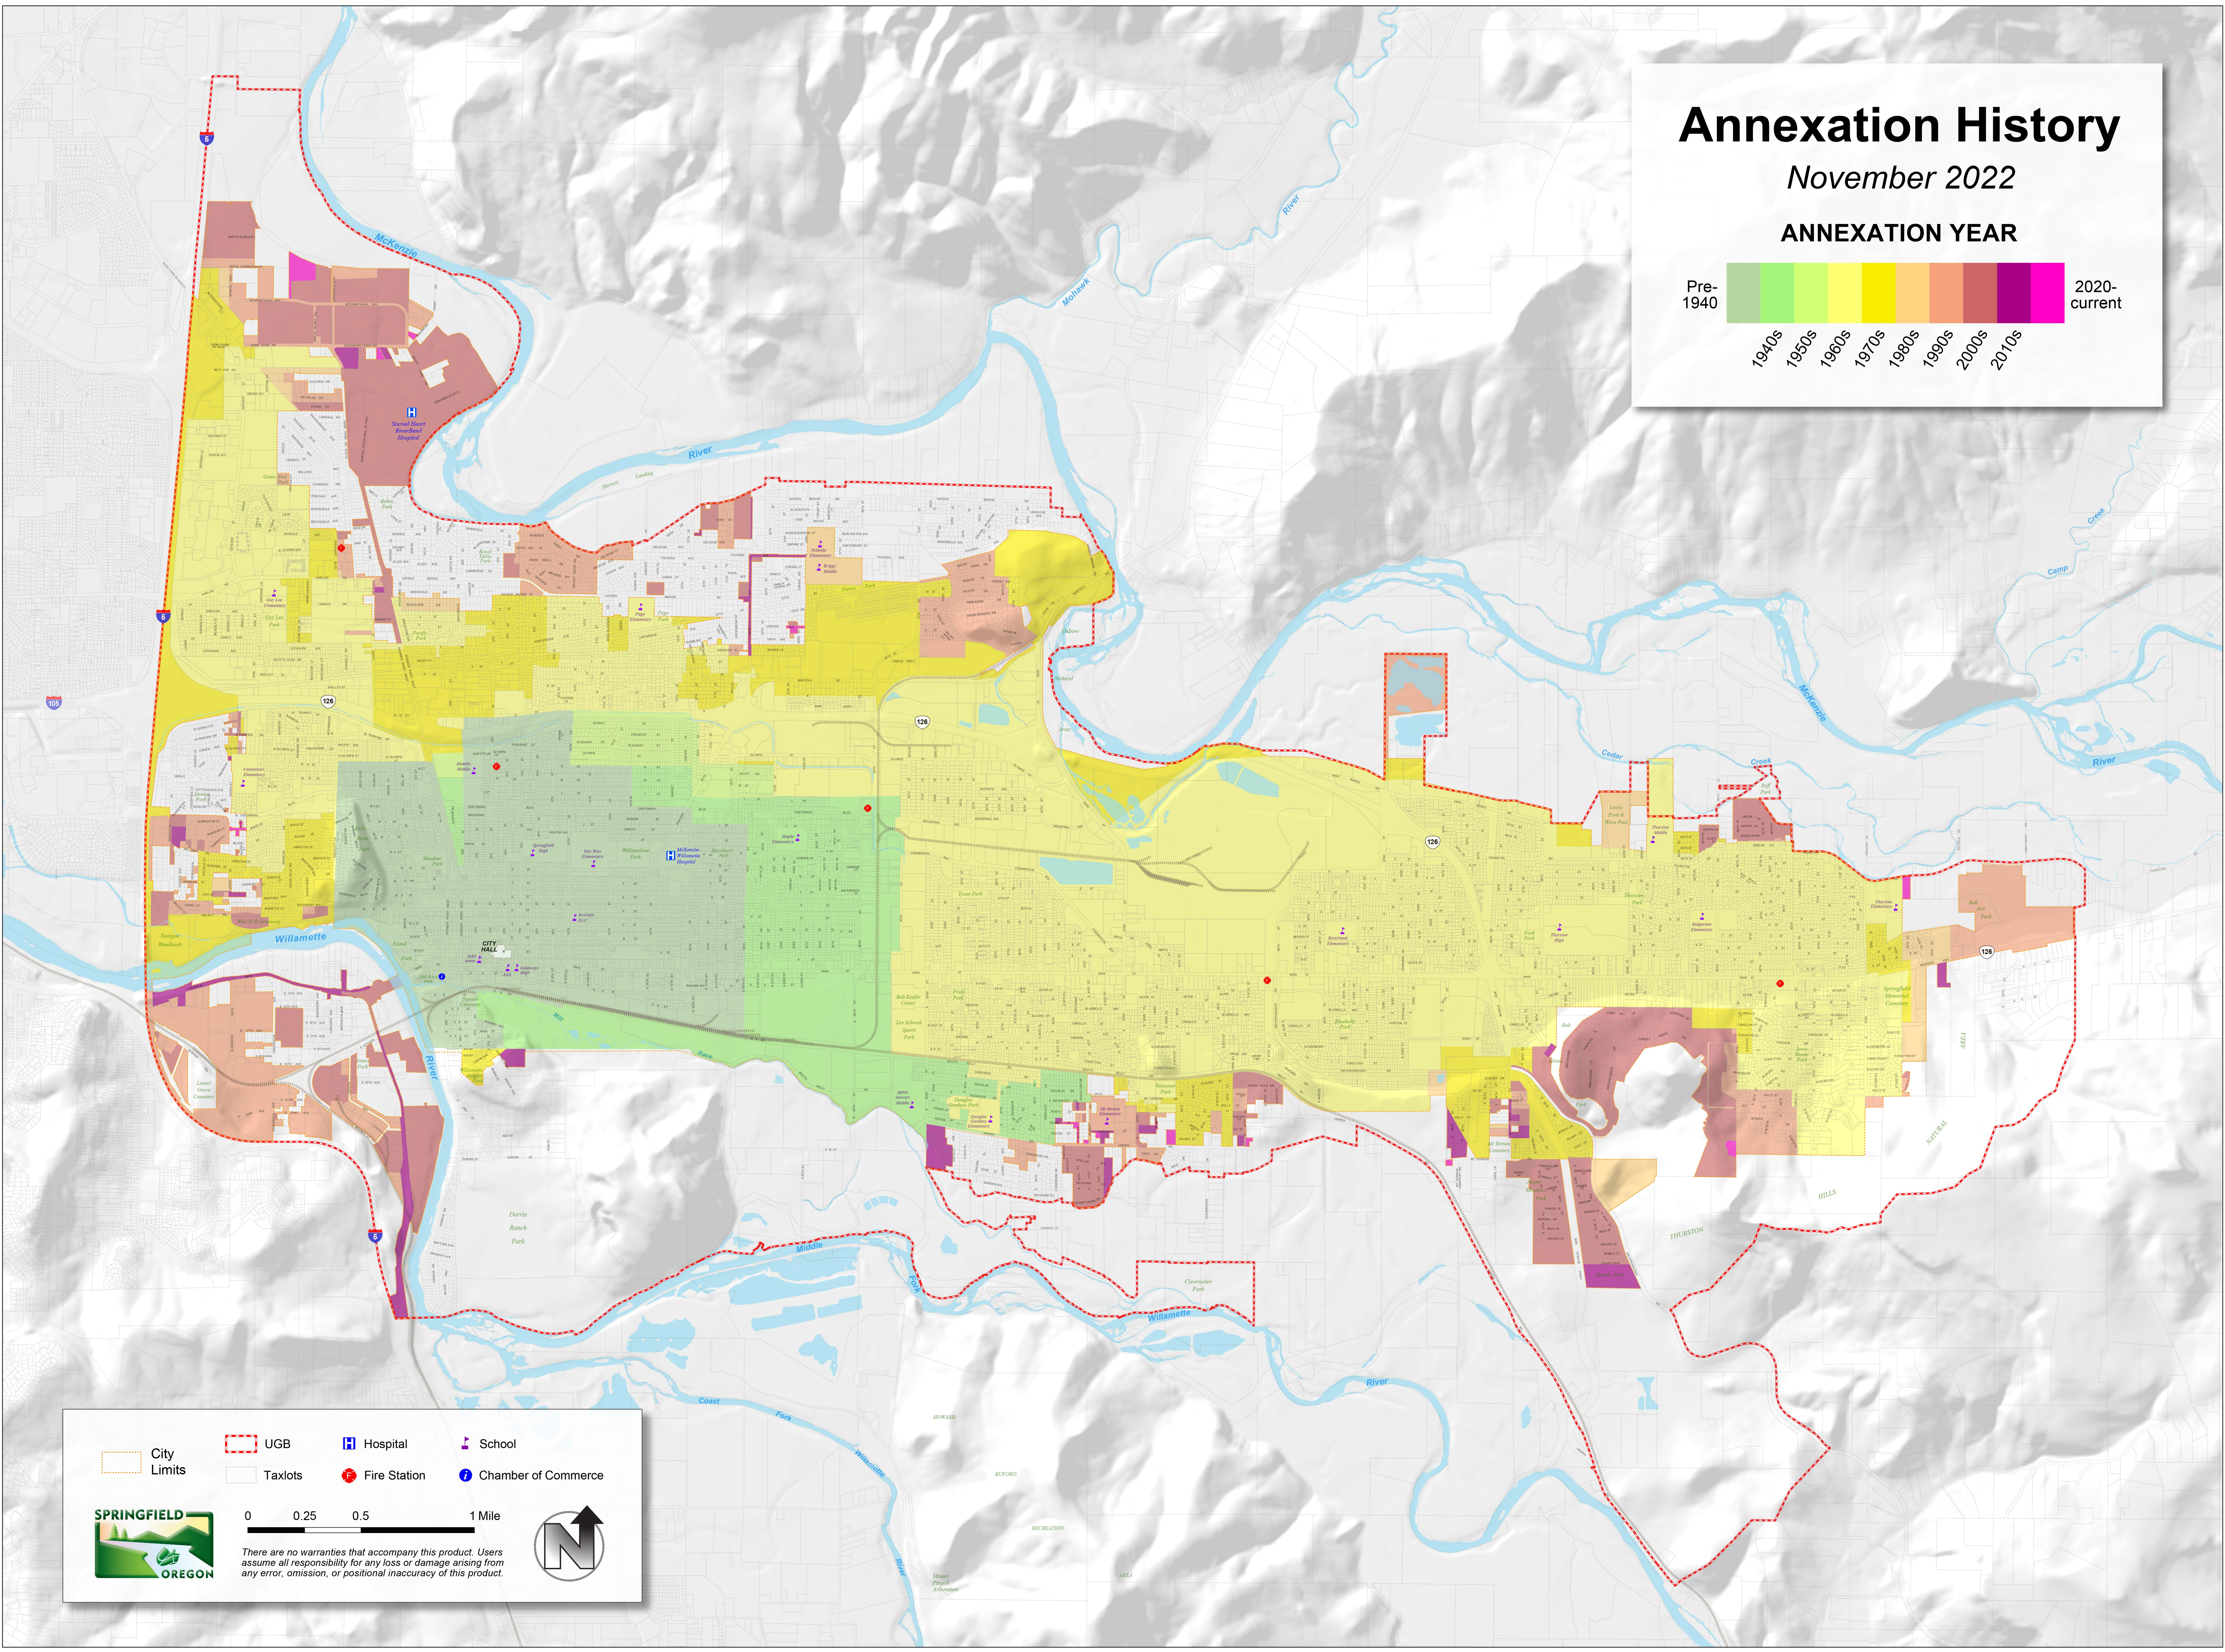

Annexation History

November 2022

ANNEXATION YEAR

City Limits (dashed red line)
UGB (dashed red line)
Taxlots (white box)
Hospital (H icon)
School (S icon)
Fire Station (red circle with dot)
Chamber of Commerce (C icon)

SPRINGFIELD OREGON

0 0.25 0.5 1 Mile

There are no warranties that accompany this product. Users assume all responsibility for any loss or damage arising from any error, omission, or positional inaccuracy of this product.