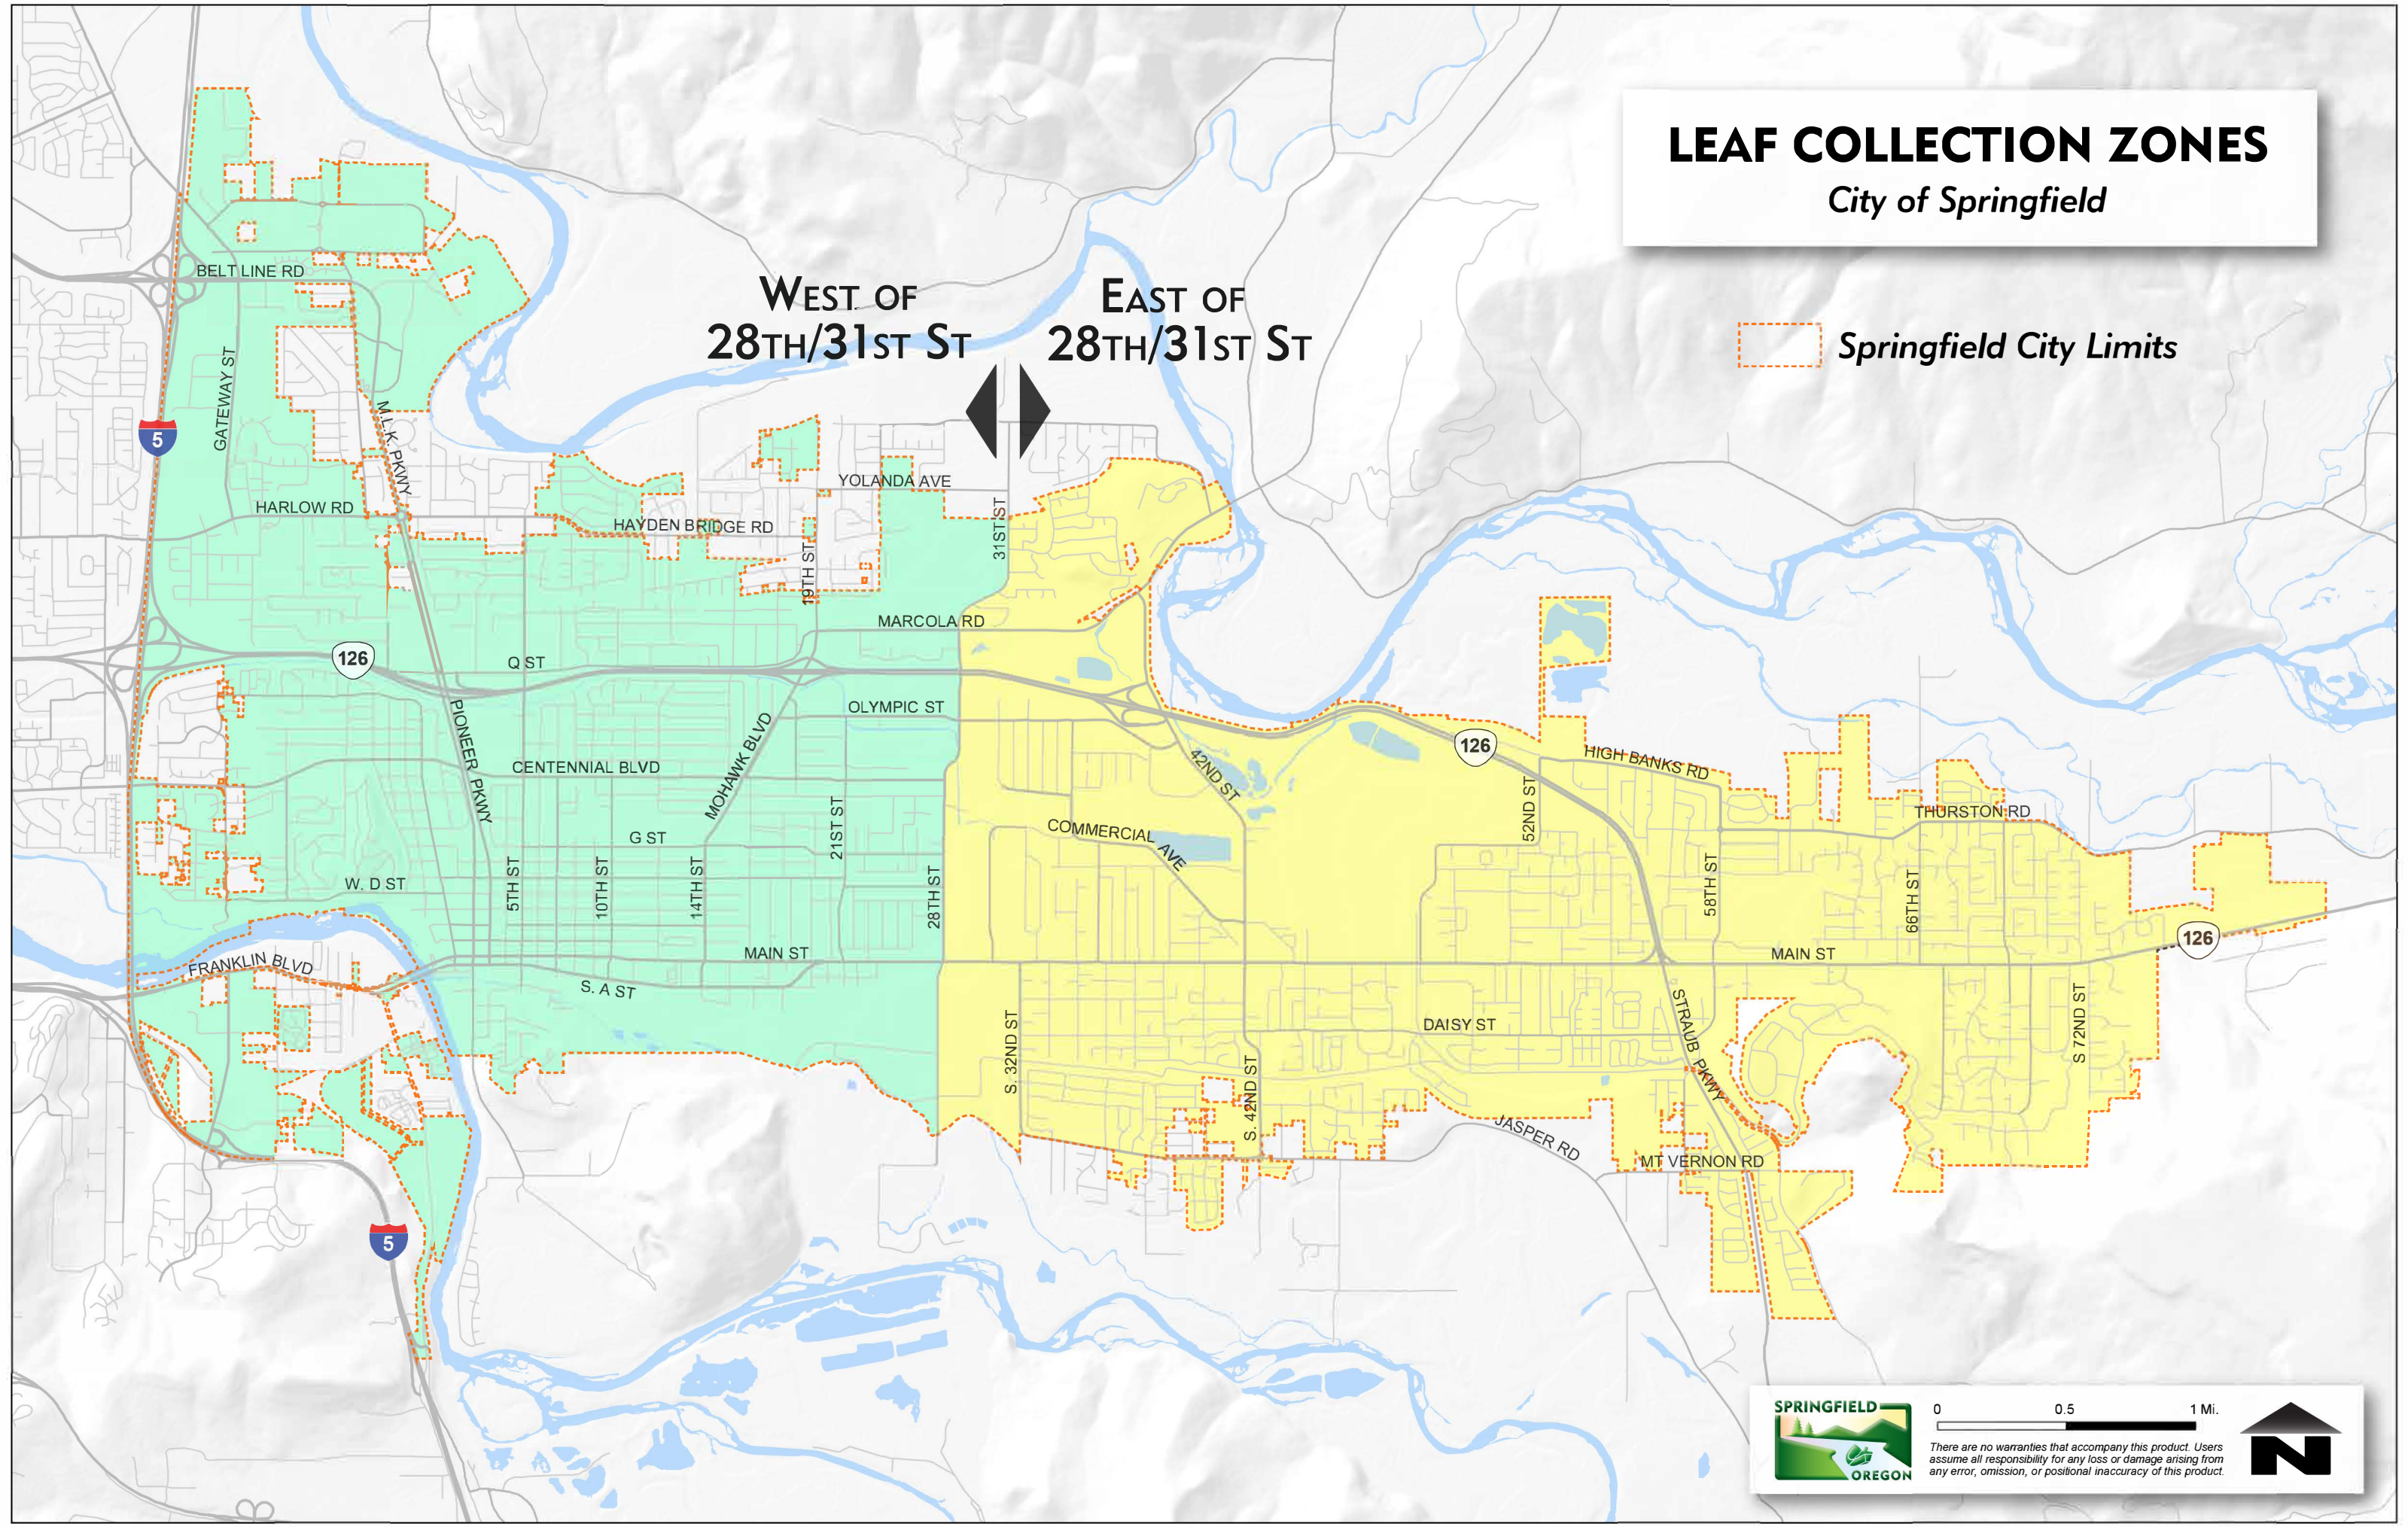

LEAF COLLECTION ZONES

City of Springfield

WEST OF
28TH/31ST ST

EAST OF
28TH/31ST ST

Springfield City Limits

0 0.5 1 Mi.

There are no warranties that accompany this product. Users assume all responsibility for any loss or damage arising from any error, omission, or positional inaccuracy of this product.